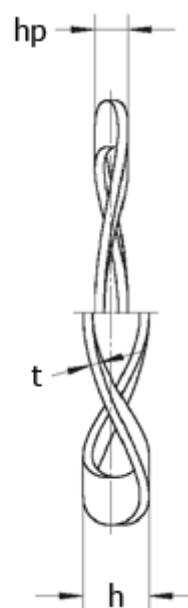

Data Sheet

Article number: 22011810

Description: Wave washer L&M 40x30x0,5 K2
for bearing : 6302

Measures

d1	= 30.10	Weight (kg) / 100 pcs = 0.220
d2	= 39.30	
F (N) at hp	= 180.0	
For bearing	= 6302	
h	= 3.0	
hp	= 1.05	
t	= 0.50	
Waves	= 3	